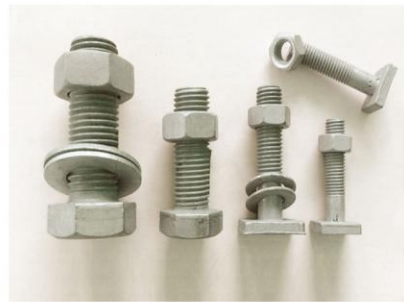

Products are all made of high-quality steel, advanced equipment, the main products are expansion bolt series, wedge anchor, elevator anchor, drop in expansion anchor bolts, J type anchor, eye anchor bolt, 3,4pcs fix anchor bolt, dry wall screw, wood screw, hot dip galvanized series, anchor bolt series, all kinds of bolt and nut washer type, high strength, rigging, rail tube fittings, etc., we can be customized according to customer's requirements profiled, provide free samples.

电梯壁虎 Elevator anchor bolt

YG-1 锤击式壁虎 Inch drive pin anchor bolts

平头十字膨胀螺栓 Flat head cross expansion bolt

中空壁虎 Hollow Wall Anchors

套管壁虎 Sleeve anchor

防滑鱼翅壁虎 Antiskid Fin Expansion Sleeve Anchor Bolt

三片壁虎 3 pcs fix anchor bolt

吊扇钩膨胀钩管卡 Hook hook clamp expansion fan

国标膨胀栓 International expansion bolt

托卡、方托钩 Toca, care hook

鱼鳞拉爆 Tam anchor

内爆 Drop in expansion anchor bolts

四片壁虎 4pcs fix anchor bolts

化学锚栓 Chemical anchor bolt

塑料胀栓 Nail-in drywall anchors/ plastic expansion bolt

以色列膨胀栓 Lsrail expansion bolt

热镀锌六角螺栓 HDG bolt

六角螺栓 Hexagon bolt

牙条 Threaded rod

弹垫 Spring washer

平垫 Flat Washer

U型丝 U type bolt

内六角螺栓 Inner hexagon bolt